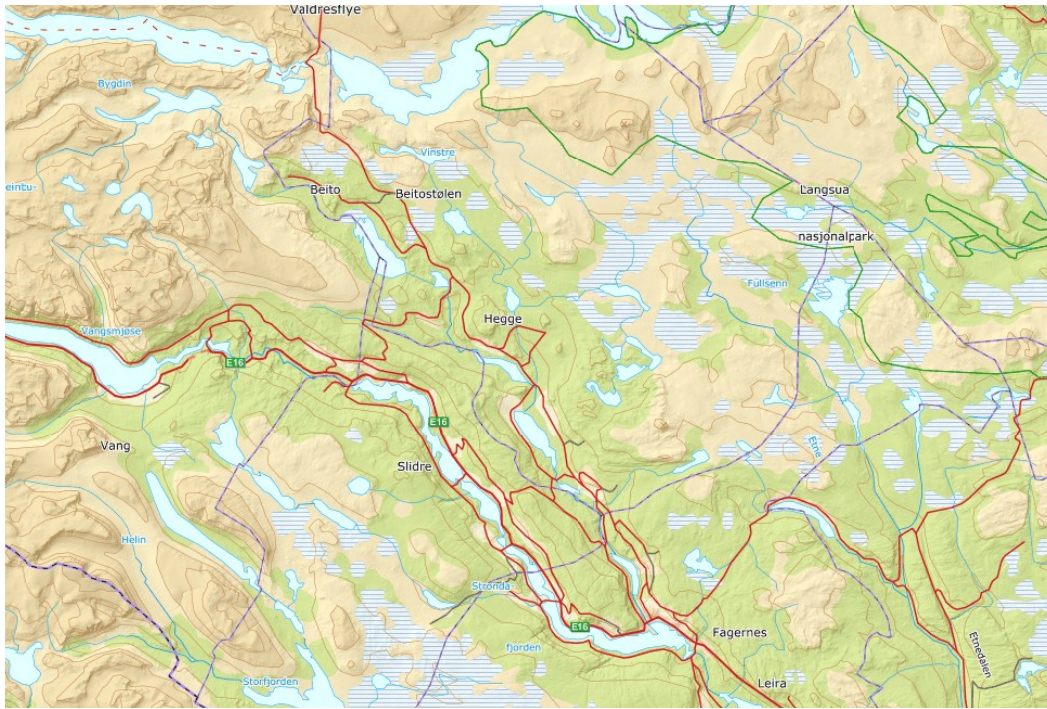

Solheim Taxi also operates Kongevegbussen - the Kingsroad bus.

Welcome!

[Read more](#)

Marianne Solheim

(+47) 415 10 100

[Homepage](#)

[Email](#)

the King's Road - Filefjell - Norway