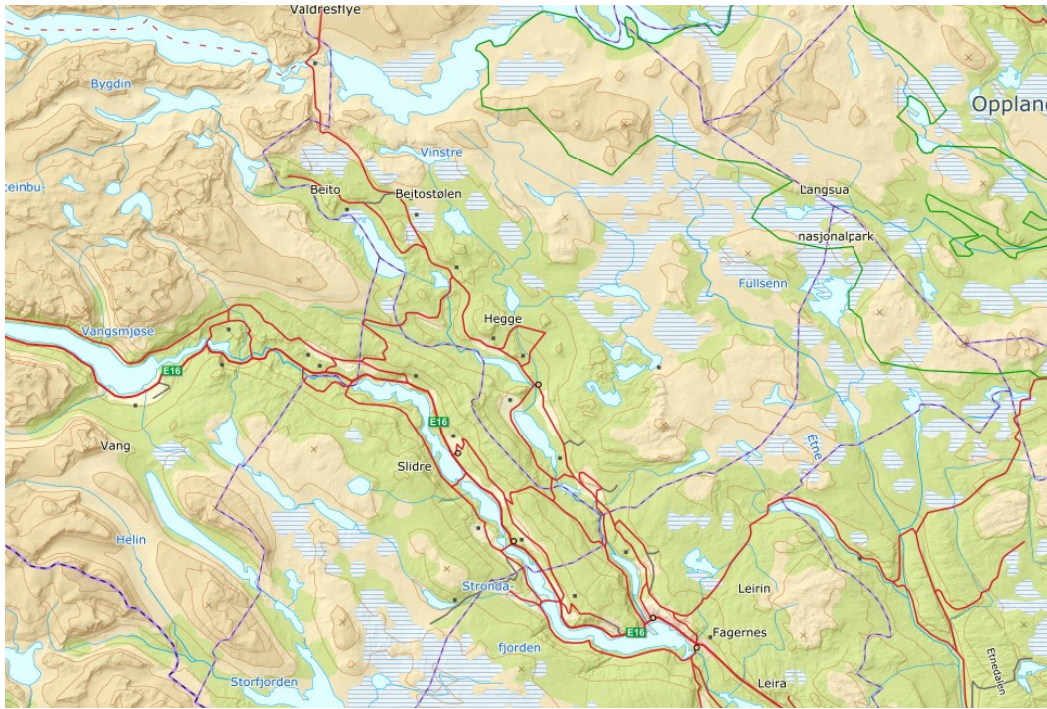

Solheim Taxi also operates Kongevegbussen - the Kingsroad bus. Welcome aboard!

Marianne Solheim

(+47) 415 10 100

[Visit homepage](#)

[Send request](#)

the King's Road - Filefjell - Norway

info@visitkongevegen.no