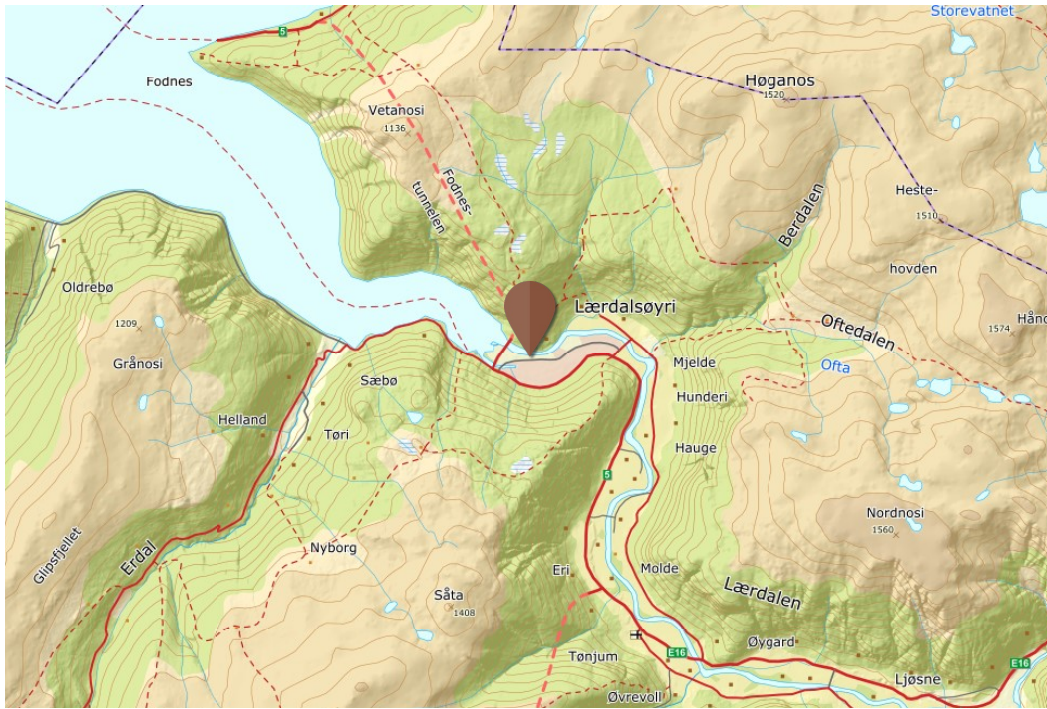

the King's Road - Filefjell - Norway

info@visitkongevegen.no

Cookies informasjon